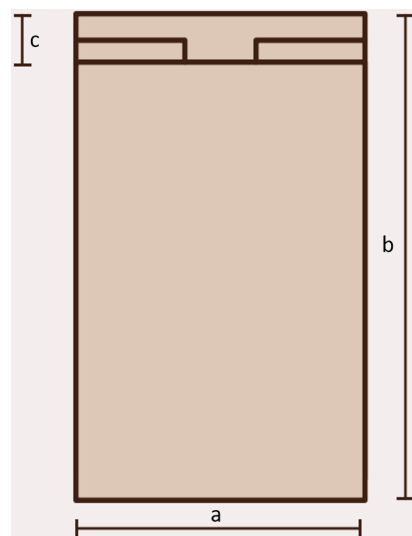

SUMUS 7 l, 8 l, 20 l

organic waste

technical sheet

- Product** Sumus® bag with flat bottom, self-shaping with side flaps and internal bottom flap
- Materials** 100% recycled, post consumer kraft avana paper, certified for composting
- Weight** Bag: 60g/m² | 65g/m² | or higher
Internal bottom flap: 140g/m² | 160 g/m² |
- Glues and inks** Water-based
- Certifications** “Compostabile CIC” - UNI EN 13432:2002
“HPB High Performance Bag” - UNI EN 13593:2003
FSC® - Forest Stewardship Council

	7l	8l	20l
A cm	18,5	20,0	27,0
B cm	13,0	15,0	23,0
C cm	28,0	27,5	33,0

	7l	8l	20l
a cm	18,5	20,0	27,0
b cm	41,5	39,5	51,0
c cm	6,5	4,5	6,5